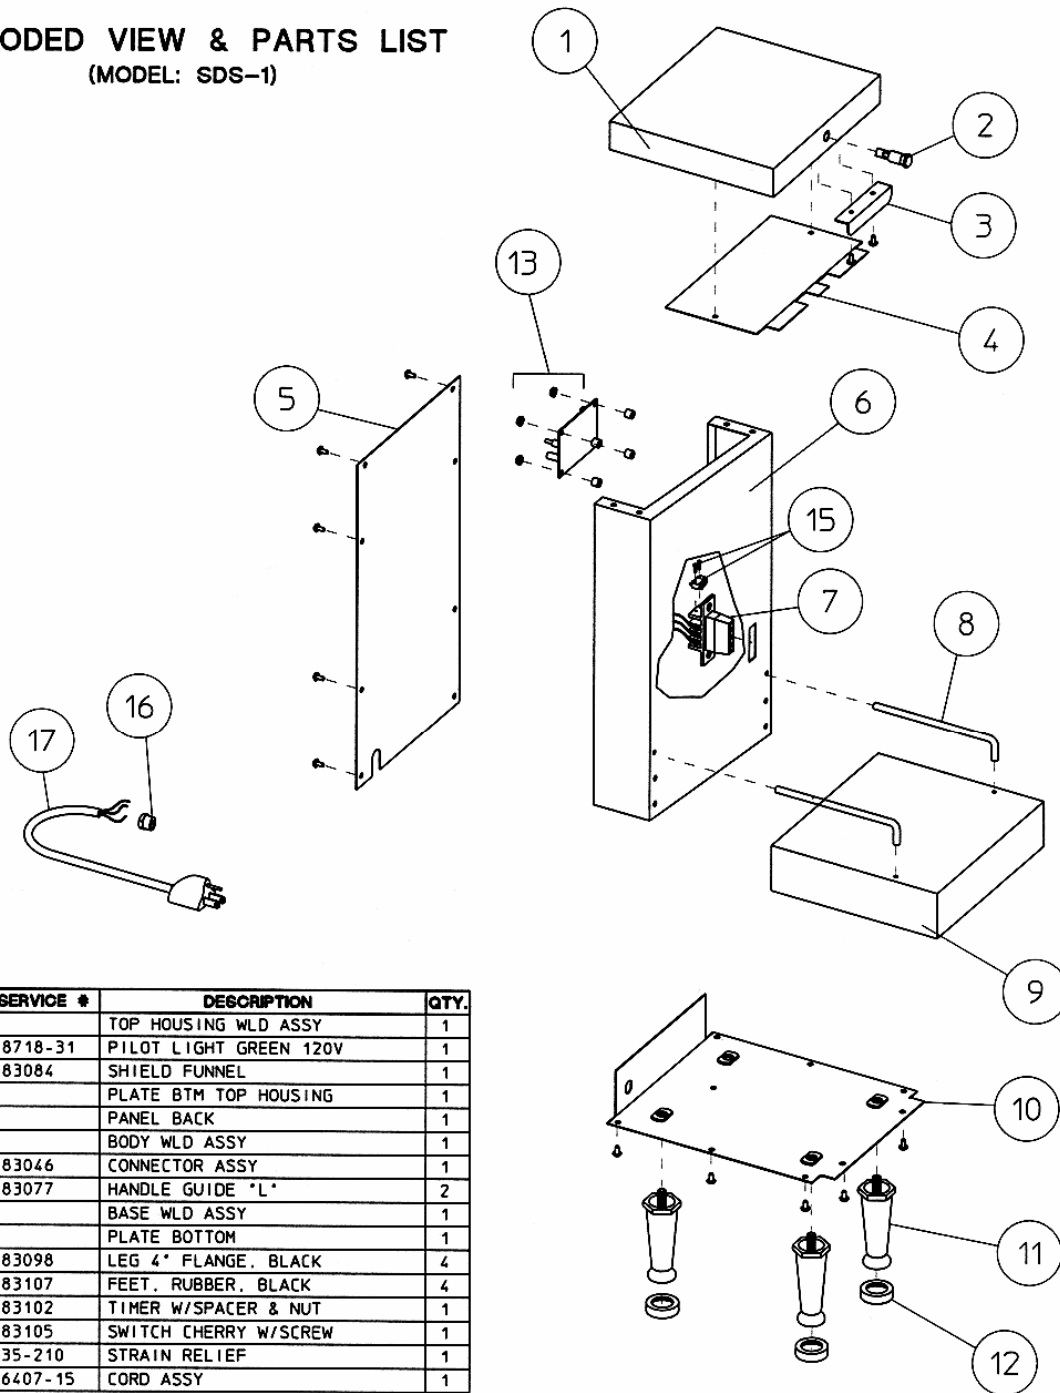

## PARTS LIST BLOSBS MODEL SDS-1 SATELLITE DOCKING STATION

### EXPLODED VIEW & PARTS LIST (MODEL: SDS-1)

ITEM	SERVICE #	DESCRIPTION	QTY.
1		TOP HOUSING WLD ASSY	1
2	8718-31	PILOT LIGHT GREEN 120V	1
3	83084	SHIELD FUNNEL	1
4		PLATE BTM TOP HOUSING	1
5		PANEL BACK	1
6		BODY WLD ASSY	1
7	83046	CONNECTOR ASSY	1
8	83077	HANDLE GUIDE "L"	2
9		BASE WLD ASSY	1
10		PLATE BOTTOM	1
11	83098	LEG 4" FLANGE, BLACK	4
12	83107	FEET, RUBBER, BLACK	4
13	83102	TIMER W/SPACER & NUT	1
15	83105	SWITCH CHERRY W/SCREW	1
16	35-210	STRAIN RELIEF	1
17	6407-15	CORD ASSY	1

**ACCESSORY**

	900014	DRIP TRAY	1
--	--------	-----------	---